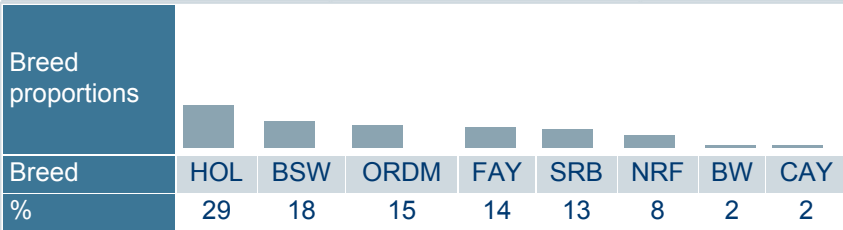

Born	30.8.2004
Breeder	Rasmus Thomasen
Evaluation	Nordic red breeds
International ID	DNK00000000036412

Herdbook number	
FIN	46710
SWE	36412
DNK	36412

Trait	# Daughters	# Herds
Yield	7592	1033
Udder health	7142	1286
Conformation	5098	1509

Trait	Current evaluation	70	80	90	100	110	120	130
NTM	15							
Yield	111							
Growth	98							
Fertility	107							
Birth	99							
Calving	92							
Udder health	84							
General health	113							
Claw health	105							
Frame	101							
Feet & legs	122							
Udder	96							
Milkability	94							
Temperament	103							
Longevity	109							
Youngstock survival	125							
Saved feed	99							