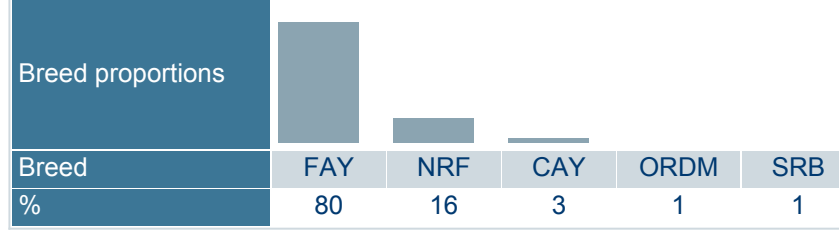

Born	26.1.1991
Breeder	Ruokamo Raimo
Evaluation	Nordic red breeds
International ID	FIN000000000039130

Herdbook number	
FIN	39130
SWE	90097
DNK	36505

Trait	# Daughters	# Herds
Yield	5755	3845
Udder health	5490	3869
Conformation	1865	931

Evaluation published 13.08.2019

Trait	Current evaluation	70	80	90	100	110	120	130
NTM	-19							
Yield	93							
Growth	105							
Fertility	93							
Birth	93							
Calving	95							
Udder health	87							
General health	108							
Claw health	97							
Frame	105							
Feet & legs	79							
Udder	90							
Milkability	99							
Temperament	103							
Longevity	96							
Youngstock survival	91							
Saved feed	99							