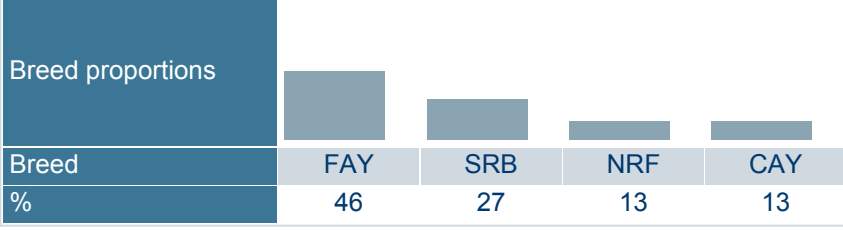

Born	25.5.2012
Breeder	Paakkinen Jouni
Evaluation	Nordic red breeds
International ID	FIN000000000046691

Herdbook number	
FIN	46691
SWE	46691
DNK	37387

Trait	# Daughters	# Herds
Yield	1044	777
Udder health	988	805
Conformation	529	387

Evaluation published 13.08.2019

Trait	Current evaluation	70	80	90	100	110	120	130
NTM	12							
Yield	120							
Growth	111							
Fertility	72							
Birth	111							
Calving	102							
Udder health	87							
General health	99							
Claw health	107							
Frame	96							
Feet & legs	99							
Udder	100							
Milkability	113							
Temperament	97							
Longevity	106							
Youngstock survival	105							
Saved feed	116							