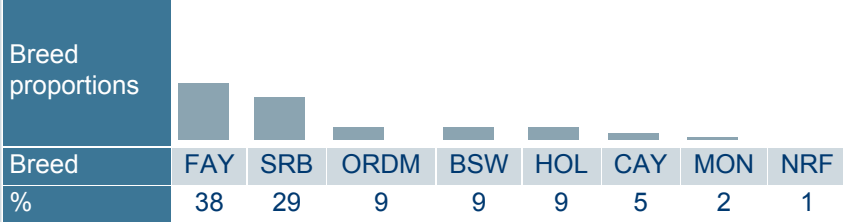

Born	7.12.2017
Breeder	Vähä-Eskeli Timo ja Anita
Evaluation	Nordic red breeds
International ID	FIN000000000048033

Trait	# Daughters	# Herds
Yield	-	-
Udder health	-	-
Conformation	-	-

Sire	VR Flake P DNK000000000037787	PGS	VR Felipe DNK000000000037469
		PGD	DNK000003852604366
Dam	Mari FIN000000012231192	MGS	VR Thiago DNK000000000037535
		MGD	Jodi FIN000000011115407
		MGD S	VR Ejstrup

Herdbook number	
FIN	48033
SWE	648033
DNK	38135

Evaluation published **02.06.2020**

Trait	Current evaluation	70	80	90	100	110	120	130
NTM	25							
Yield	121							
Growth	98							
Fertility	100							
Birth	106							
Calving	100							
Udder health	97							
General health	104							
Claw health	100							
Frame	95							
Feet & legs	103							
Udder	102							
Milkability	103							
Temperament	103							
Longevity	112							
Youngstock survival	110							
Saved feed	107							