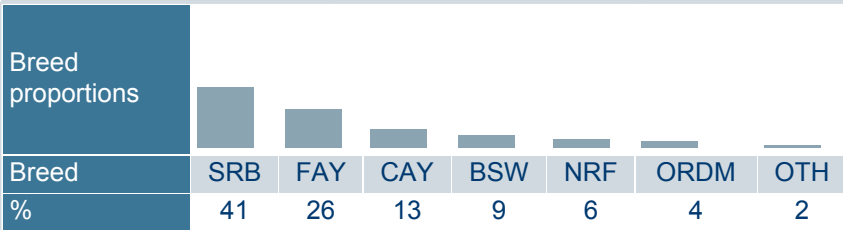

Born	13.2.2007
Breeder	Not yet available
Evaluation	Nordic red breeds
International ID	SWE00000000092801

Trait	# Daughters	# Herds
Yield	719	539
Udder health	676	584
Conformation	355	265

Sire	SÖRBY SWE00000000091716	PGS	SKÖLE SWE00000000093395
		PGD	SWE000230332073497
Dam	SWE000105332016903	MGS	SYD Frem DNK000000000035281
		MGD	SWE000105332014001
		MGD S	BACKGÅRD

Herdbook number	
FIN	44977
SWE	92801
DNK	36689

Evaluation published **13.08.2019**

Trait	Current evaluation	70	80	90	100	110	120	130
NTM	4							
Yield	110							
Growth	94							
Fertility	81							
Birth	96							
Calving	94							
Udder health	101							
General health	97							
Claw health	103							
Frame	97							
Feet & legs	98							
Udder	96							
Milkability	109							
Temperament	109							
Longevity	100							
Youngstock survival	111							
Saved feed	108							