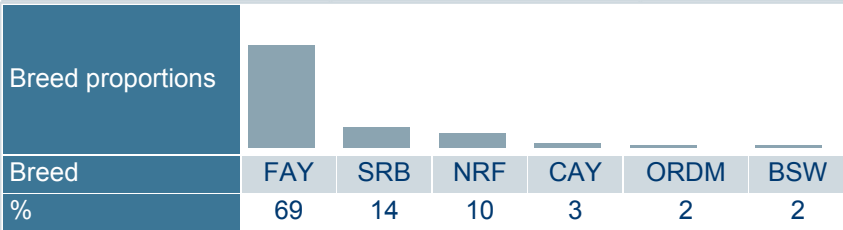

Born	28.9.2013
Breeder	Not yet available
Evaluation	Nordic red breeds
International ID	SWE00000000099725

Herdbook number	
FIN	47132
SWE	99725
DNK	37555

Trait	# Daughters	# Herds
Yield	2244	1274
Udder health	2141	1361
Conformation	1077	666

Evaluation published 13.08.2019

Trait	Current evaluation	70	80	90	100	110	120	130
NTM	22							
Yield	121							
Growth	104							
Fertility	96							
Birth	97							
Calving	120							
Udder health	93							
General health	105							
Claw health	96							
Frame	123							
Feet & legs	101							
Udder	107							
Milkability	93							
Temperament	101							
Longevity	110							
Youngstock survival	99							
Saved feed	83							