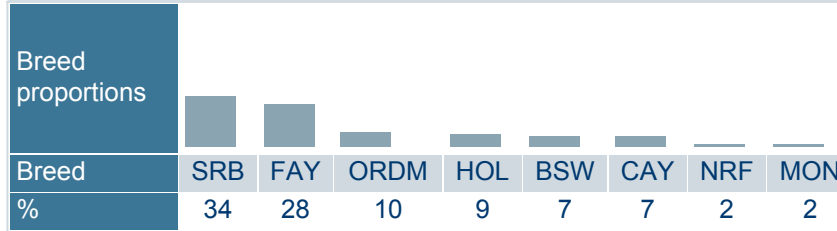

Born	7.4.2015
Breeder	MB EKSTRÖM MJÖLK
Evaluation	Nordic red breeds
International ID	SWE00000000099830

Herdbook number	
FIN	47566
SWE	99830
DNK	37774

Trait	# Daughters	# Herds
Yield	228	183
Udder health	163	163
Conformation	70	56

Trait	Current evaluation	70	80	90	100	110	120	130
NTM	23							
Yield	121							
Growth	112							
Fertility	82							
Birth	108							
Calving	112							
Udder health	95							
General health	104							
Claw health	113							
Frame	96							
Feet & legs	115							
Udder	118							
Milkability	112							
Temperament	106							
Longevity	101							
Youngstock survival	89							
Saved feed	104							