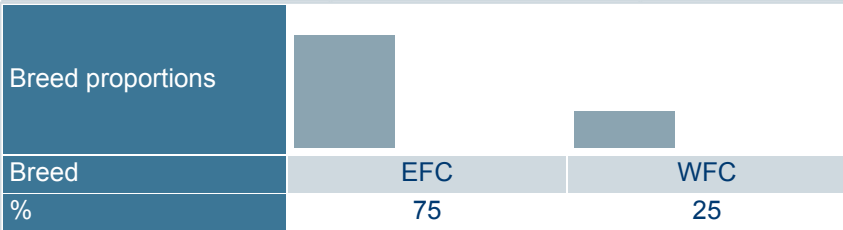

Born	11/4/1967
Breeder	Not yet available
Evaluation	Finncattle
International ID	FICFINM000004910640

Trait	# Daughters	# Herds
Yield	16	9
Udder health	14	8
Conformation	10	5

Sire	-----	PGS	Heppu FICFINM000004905441
		PGD	FICFINF000000905362
Dam	FICFINF000001102622	MGS	FICFINM000004906016
		MGD	FICFINF000001102618
		MGD S	-----

Herdbook number	
FIN	13216

Evaluation published **07.04.2026**

Trait	Current evaluation	70	80	90	100	110	120	130
NTM								
Yield	73							
Growth								
Fertility	104							
Birth								
Calving								
Udder health	95							
General health								
Claw health								
Frame								
Feet & legs								
Udder								
Milkability								
Temperament								
Longevity								
Youngstock survival								
Saved feed								