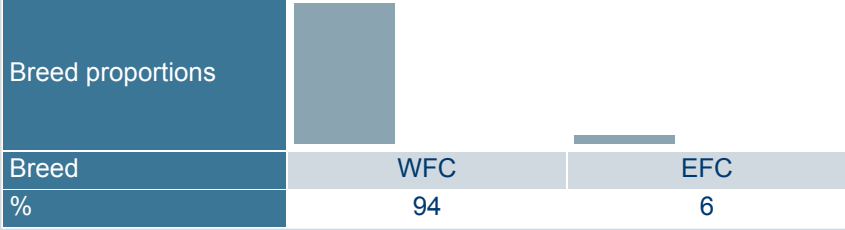

Born	12/17/1973
Breeder	Not yet available
Evaluation	Finncattle
International ID	FICFINM000004911083

Herdbook number	
FIN	13671

Evaluation published **07.04.2026**

Trait	# Daughters	# Herds
Yield	64	58
Udder health	294	256
Conformation	3	1

Breed	WFC	EFC
	94	6

Sire	Nasku	PGS	FICFINM000004905529
	FICFINM000004910173	PGD	FICFINF000000400314
Dam	FICFINF000001206893	MGS	FICFINM000004907776
		MGD	FICFINF000001206936
		MGD S	-----

Trait	Current evaluation	70	80	90	100	110	120	130
NTM								
Yield	85							
Growth								
Fertility								
Birth	91							
Calving	84							
Udder health	72							
General health	108							
Claw health								
Frame								
Feet & legs								
Udder								
Milkability								
Temperament								
Longevity	57							
Youngstock survival								
Saved feed								