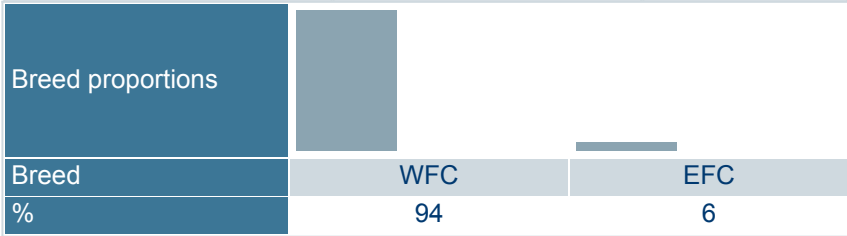

Born	1/2/1983
Breeder	Koivuranta Mauno
Evaluation	Finncattle
International ID	FICFINM000004911243

Trait	# Daughters	# Herds
Yield	77	71
Udder health	78	78
Conformation	4	2

Sire	Touhu FICFINM000004910990	PGS	Jallu FICFINM000004909068
		PGD	FICFINF000000175885
Dam	Enne FICFINF000002311087	MGS	Opari FICFINM000004910514
		MGD	Ulu FICFINF000002311074
		MGD S	Lokari

Herdbook number	
FIN	13832

Evaluation published 07.04.2026

Trait	Current evaluation	70	80	90	100	110	120	130
NTM								
Yield	89							
Growth								
Fertility								
Birth	99							
Calving	102							
Udder health	101							
General health	98							
Claw health								
Frame								
Feet & legs								
Udder								
Milkability								
Temperament								
Longevity	84							
Youngstock survival								
Saved feed								