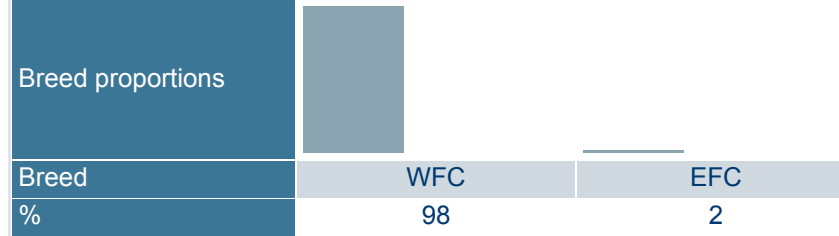

Pesosen Mikki

NTM
-2

Born	1/23/1998
Breeder	Ervasti Sirkka ja Hannu
Evaluation	Finncattle
International ID	FICFINM000005553230

Herdbook number	
FIN	14077

Evaluation published **07.04.2026**

Trait	# Daughters	# Herds
Yield	151	125
Udder health	138	126
Conformation	76	49

Breed	WFC	EFC
	98	2

Sire	N.Jere FICFINM000004911156	PGS	Opari FICFINM000004910514
		PGD	Teho FICFINF000000389264
Dam	Iiris FICFINF000003251022	MGS	K.Poikkeus FICFINM000004911266
		MGD	Emma FICFINF000002947790
		MGD S	K.Vako

Trait	Current evaluation	70	80	90	100	110	120	130
NTM	-2							
Yield	101							
Growth	101							
Fertility	101							
Birth	102							
Calving	88							
Udder health	94							
General health	83							
Claw health	108							
Frame	98							
Feet & legs	110							
Udder	97							
Milkability	99							
Temperament	103							
Longevity	86							
Youngstock survival	102							
Saved feed