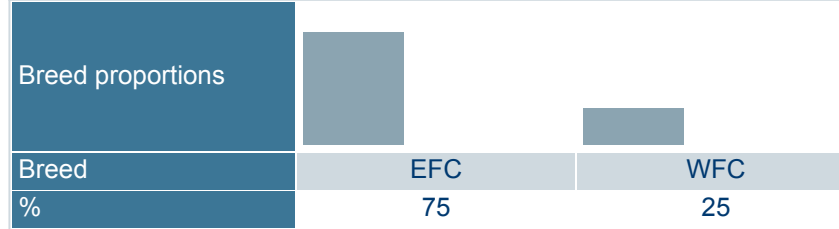

Born	8/22/1998
Breeder	Sukevan Keskusvankila
Evaluation	Finncattle
International ID	FICFINM000005763158

Herdbook number	
FIN	14169

Evaluation published **02.06.2026**

Trait	# Daughters	# Herds
Yield	40	32
Udder health	34	33
Conformation	27	17

Trait	Current evaluation	70	80	90	100	110	120	130
NTM	-28							
Yield	66							
Growth	97							
Fertility	107							
Birth	110							
Calving	114							
Udder health	99							
General health	108							
Claw health								
Frame	86							
Feet & legs	96							
Udder	102							
Milkability	88							
Temperament	89							
Longevity								
Youngstock survival	109							
Saved feed								
Methane								