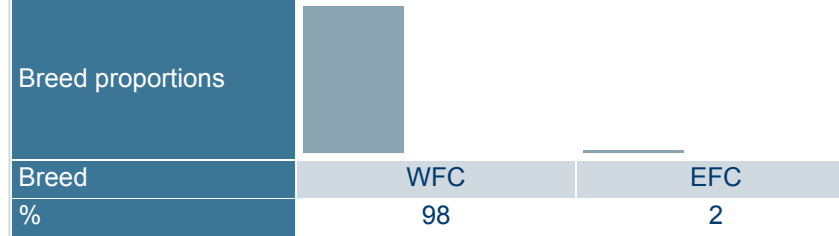

Born	3/24/2000
Breeder	Kylänpää Marja
Evaluation	Finncattle
International ID	FICFINM000006563438

Herdbook number	
FIN	14142

Evaluation published **07.04.2026**

Trait	# Daughters	# Herds
Yield	30	28
Udder health	30	30
Conformation	15	14

Breed	WFC	EFC
	98	2

Sire	M.Ennätys FICFINM000003708864	PGS	M.Ohva FICFINM000004911254
		PGD	Tonnari FICFINF000000474576
Dam	Ilma FICFINF000003196588	MGS	K.Poikkeus FICFINM000004911266
		MGD	Viima FICFINF000000173000
		MGD S	M.Rappari

Trait	Current evaluation	70	80	90	100	110	120	130
NTM	-8							
Yield	102							
Growth	91							
Fertility	83							
Birth	98							
Calving	89							
Udder health	89							
General health	100							
Claw health								
Frame	108							
Feet & legs	98							
Udder	96							
Milkability	98							
Temperament	91							
Longevity	90							
Youngstock survival	97							
Saved feed