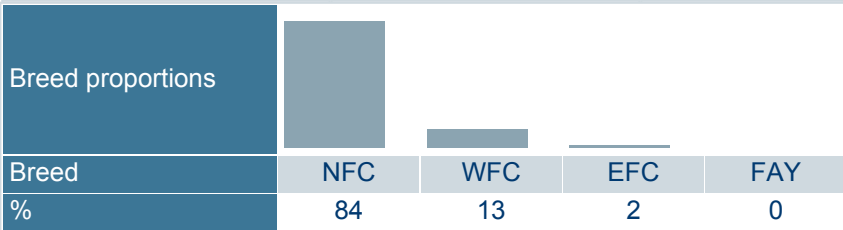

Born	8/18/2016
Breeder	Uusitalo Tero ja Jenni
Evaluation	Finncattle
International ID	FICFINM000012389058

Herdbook number	
FIN	15677

Evaluation published **07.04.2026**

Trait	# Daughters	# Herds
Yield	18	14
Udder health	19	15
Conformation	12	10