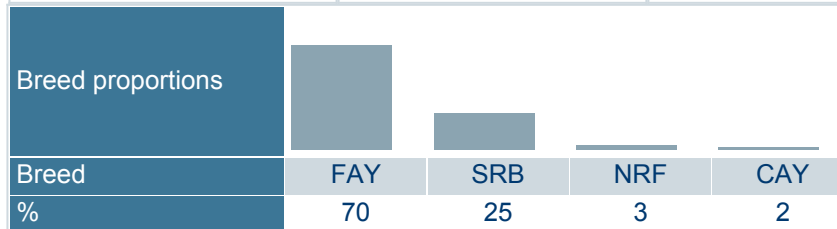

Born	07/09/1997
Breeder	Morri Markku
Evaluation	Nordic red breeds
International ID	FIN000000000040696

Herdbook number	
FIN	40696
SWE	90131

Evaluation published **05.09.2023**

Trait	# Daughters	# Herds
Yield	7877	4770
Udder health	7413	4809
Conformation	3104	1596

Trait	Current evaluation	70	80	90	100	110	120	130
NTM	-21							
Yield	92							
Growth	99							
Fertility	89							
Birth	93							
Calving	76							
Udder health	96							
General health	103							
Claw health	104							
Frame	92							
Feet & legs	83							
Udder	87							
Milkability	95							
Temperament	102							
Longevity	94							
Youngstock survival	91							
Saved feed	115							