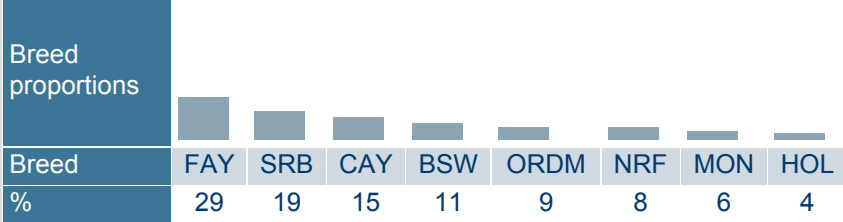

Born	4.6.2013
Breeder	Hinkula Arto kp
Evaluation	Nordic red breeds
International ID	FIN000000000046980

Trait	# Daughters	# Herds
Yield	1816	1121
Udder health	1715	1202
Conformation	830	521

Sire	VR Fimbe DNK000000000037028	PGS	R Facet DNK000000000036324
		PGD	DNK000003665301639
Dam	IITU FIN000000010317906	MGS	A LINNÉ SWE000000000092385
		MGD	Elmi FIN000000009447344
		MGD S	V.Record

Herdbook number	
FIN	46980
SWE	646980
DNK	37494

Evaluation published 13.08.2019

Trait	Current evaluation	70	80	90	100	110	120	130
NTM	25							
Yield	119							
Growth	96							
Fertility	105							
Birth	112							
Calving	96							
Udder health	115							
General health	103							
Claw health	111							
Frame	83							
Feet & legs	102							
Udder	100							
Milkability	104							
Temperament	96							
Longevity	111							
Youngstock survival	87							
Saved feed	116							