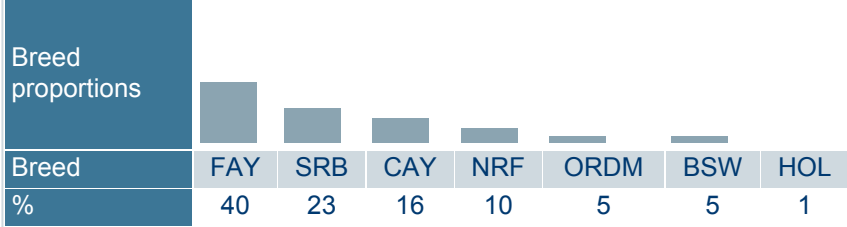

Born	24.11.2015
Breeder	Karhu Paavo ja Lassila Maarit
Evaluation	Nordic red breeds
International ID	FIN000000000047648

Trait	# Daughters	# Herds
Yield	-	-
Udder health	-	-
Conformation	-	-

Sire	VR LAZER SWE000000000099727	PGS	VR LEROY SWE000000000092912
		PGD	SWE000234002065610
Dam	Hillary ET FIN000000010295790	MGS	R Facet DNK000000000036324
		MGD	Yvonne FIN000000009126794
		MGD S	N.Ooppium

Herdbook number	
FIN	47648
SWE	47648
DNK	37855

Evaluation published 13.08.2019

Trait	Current evaluation	70	80	90	100	110	120	130
NTM	12							
Yield	102							
Growth	90							
Fertility	111							
Birth	99							
Calving	101							
Udder health	105							
General health	113							
Claw health	102							
Frame	96							
Feet & legs	109							
Udder	116							
Milkability	93							
Temperament	99							
Longevity	100							
Youngstock survival	102							
Saved feed								