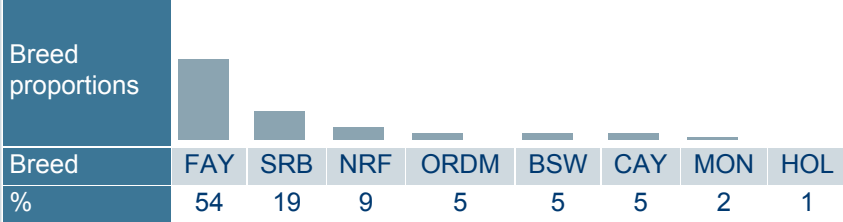

Born	20.7.2017
Breeder	Riihimäki Ulla ja Seppo
Evaluation	Nordic red breeds
International ID	FIN000000000047991

Trait	# Daughters	# Herds
Yield	-	-
Udder health	-	-
Conformation	-	-

Sire	VR FROBERG SWE000000000099832	PGS	VR Faabeli FIN000000000046980
		PGD	SWE000848392084813
Dam	Isadora FIN000000010459815	MGS	VRET SWE000000000092416
		MGD	S.TinahelyET FIN000000008204513
		MGD S	L-K.Luuro

Herdbook number	
FIN	47991
SWE	47991
DNK	38056

Evaluation published 13.08.2019

Trait	Current evaluation	70	80	90	100	110	120	130
NTM	24							
Yield	117							
Growth	102							
Fertility	97							
Birth	111							
Calving	104							
Udder health	113							
General health	103							
Claw health	104							
Frame	90							
Feet & legs	109							
Udder	96							
Milkability	108							
Temperament	95							
Longevity	110							
Youngstock survival	105							
Saved feed								