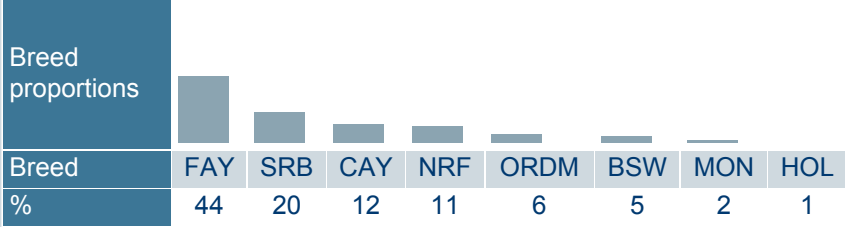

Born	9.2.2018
Breeder	Keski-Pohjanmaan Ammattiopisto
Evaluation	Nordic red breeds
International ID	FIN000000000048067

Herdbook number	
FIN	48067
SWE	48067
DNK	38102

Trait	# Daughters	# Herds
Yield	-	-
Udder health	-	-
Conformation	-	-

Evaluation published 02.07.2019

Trait	Current evaluation	70	80	90	100	110	120	130
NTM	26							
Yield	112							
Growth	89							
Fertility	113							
Birth	106							
Calving	95							
Udder health	110							
General health	112							
Claw health	106							
Frame	93							
Feet & legs	112							
Udder	112							
Milkability	99							
Temperament	105							
Longevity	115							
Youngstock survival	104							