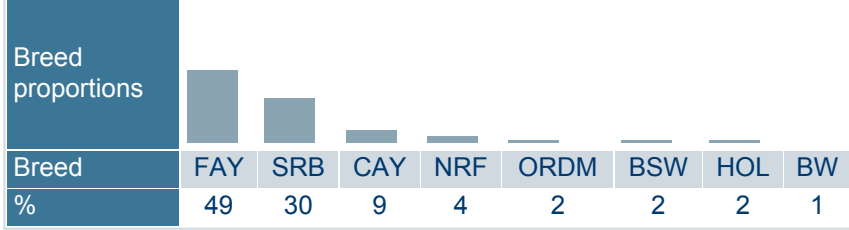

Born	18.3.2019
Breeder	Kiili Minna ja Juha
Evaluation	Nordic red breeds
International ID	FIN000000000048281

Herdbook number	
FIN	48281
SWE	48281
DNK	38214

Trait	# Daughters	# Herds
Yield	-	-
Udder health	-	-
Conformation	-	-

Evaluation published 01.09.2020

Trait	Current evaluation	70	80	90	100	110	120	130
NTM	28							
Yield	122							
Growth	112							
Fertility	100							
Birth	109							
Calving	100							
Udder health	96							
General health	101							
Claw health	104							
Frame	104							
Feet & legs	105							
Udder	103							
Milkability	111							
Temperament	107							
Longevity	106							
Youngstock survival	103							
Saved feed	101							