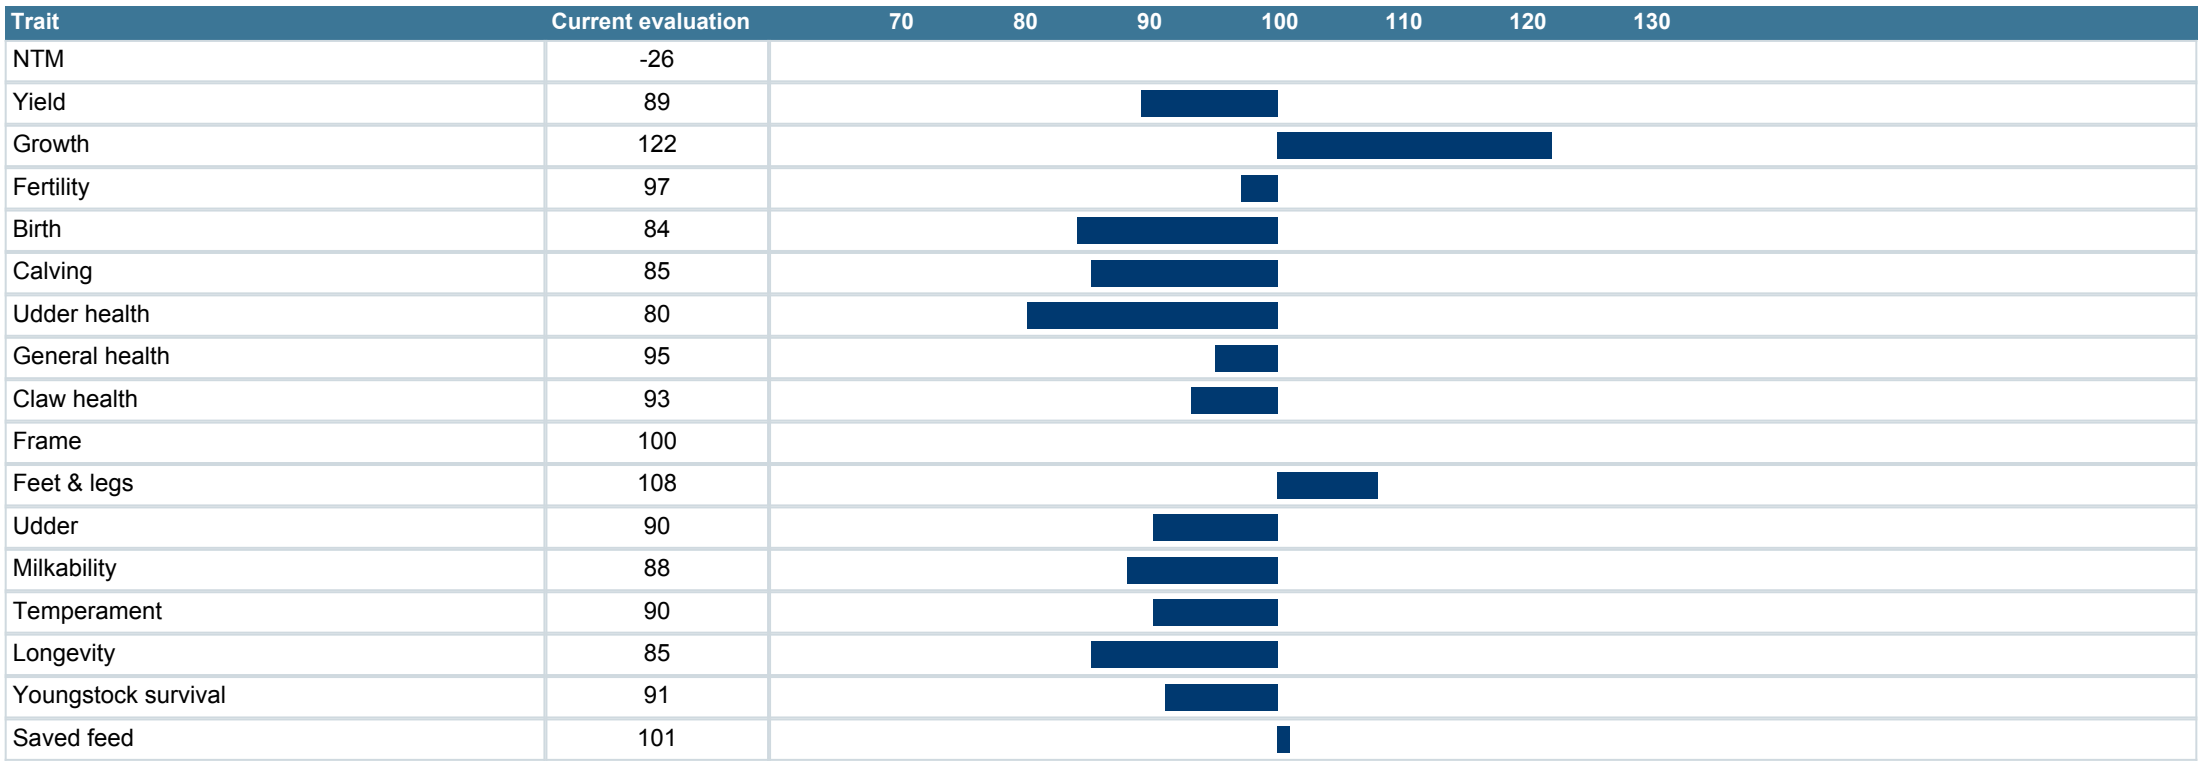

Born	06/01/2003
Breeder	Dansire - Holland
Evaluation	Holstein
International ID	HOLDNKM000000247385

Herdbook number	
FIN	94768
SWE	90700
DNK	247385

Evaluation published **01.10.2024**

Trait	# Daughters	# Herds
Yield	16100	4223
Udder health	15896	4638
Conformation	8203	1900

Breed proportions	[Bar chart showing proportions]	
	Breed	HOL
%	99	1

Sire	B Sabre HOLUSAM00001725393 0	PGS	B Patron HOLUSAM00000216045 8
		PGD	Bulcrest 845 Roebuck 1235 HOLUSAF00001533046 6
Dam	Barnkamper Marilyn 27 HOLNLDF000222773324	MGS	New Ronald HOLNLDM00077743066 4
		MGD	HOLNLDF00019905751 3
		MGDS	East Cash