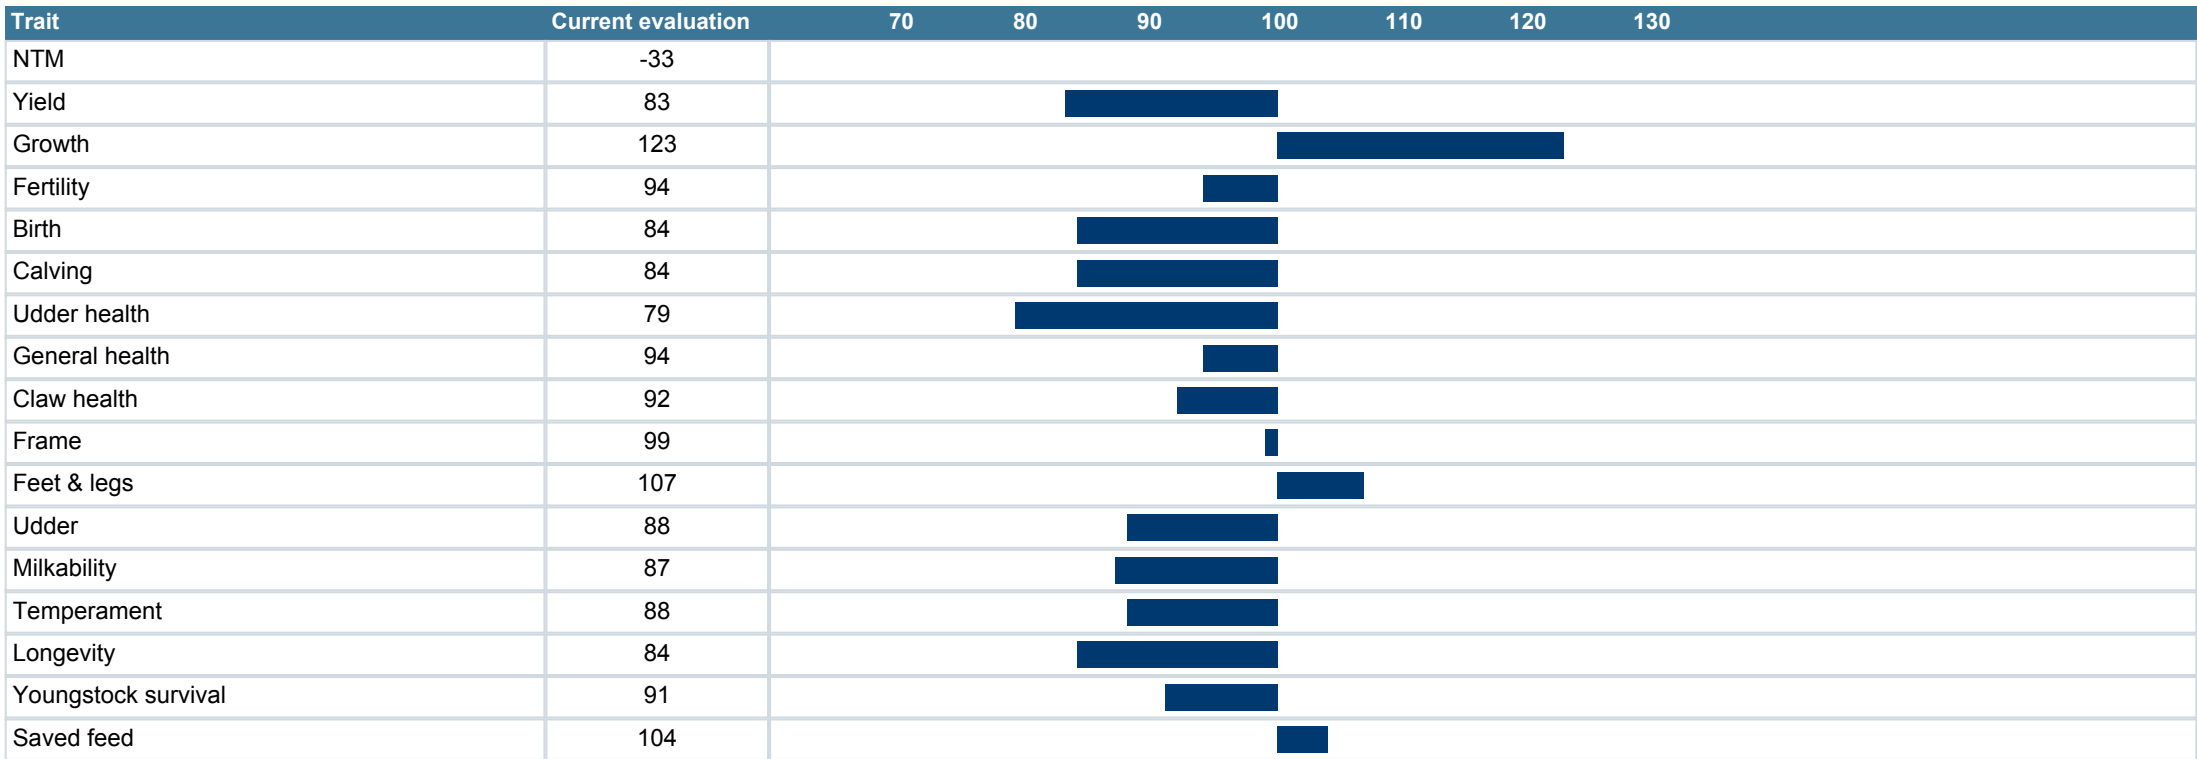

Born	06/01/2003
Breeder	Dansire - Holland
Evaluation	Holstein
International ID	HOLDNKM000000247385

Herdbook number	
FIN	94768
SWE	90700
DNK	247385

Evaluation published **06.01.2026**

Trait	# Daughters	# Herds
Yield	16100	4223
Udder health	15887	4638
Conformation	8203	1900
Breed proportions		
Breed	HOL	BW
%	99	1

Sire	B Sabre HOLUSAM00001725393 0	PGS	B Patron HOLUSAM00000216045 8
		PGD	Bulcrest 845 Roebuck 1235 HOLUSAF00001533046 6
Da m	Barnkamper Marilyn 27 HOLNLDF000222773324	MGS	New Ronald HOLNLDM00077743066 4
		MGD	HOLNLDF00019905751 3
		MGD S	East Cash