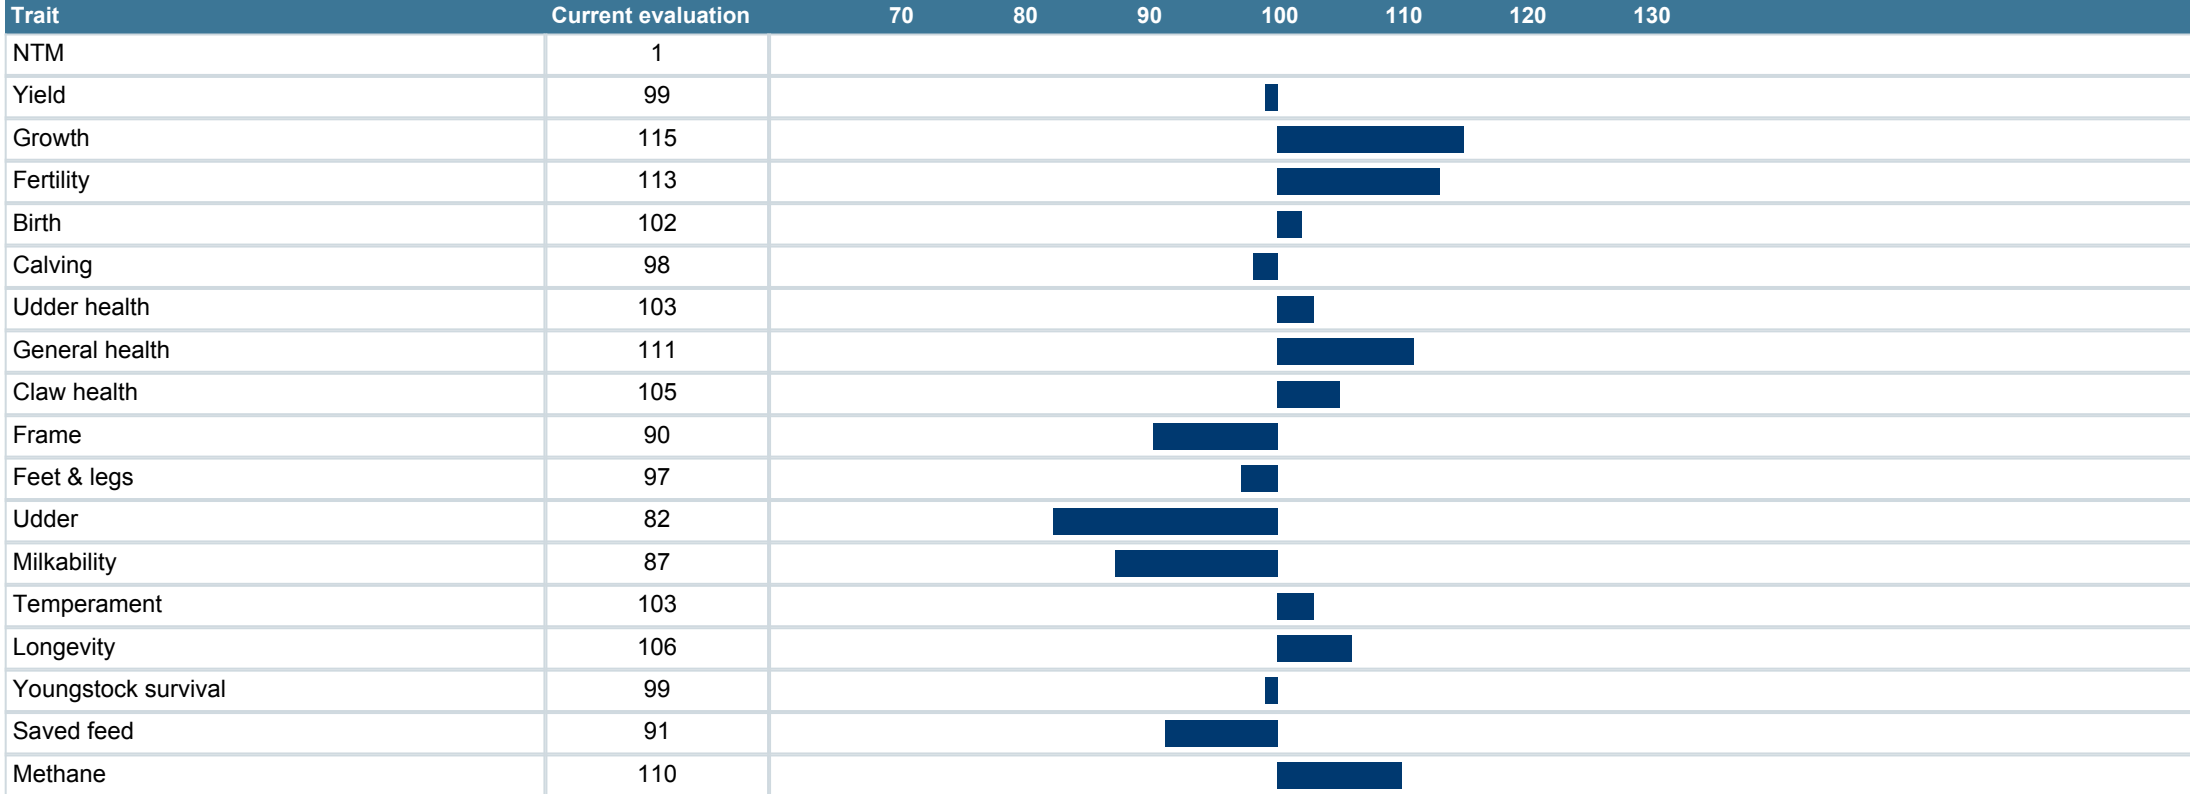

Born	3/26/2017
Breeder	Not yet available
Evaluation	Holstein
International ID	HOLSWEM000000045128

Herdbook number	
FIN	98642
SWE	45128
DNK	259480

Evaluation published **02.06.2026**

Trait	# Daughters	# Herds
Yield	1360	795
Udder health	1351	862
Conformation	500	278

Breed proportions			
	Breed	HOL	BW
%	99	1	

Sire	VH Highway HOLFINM000000097796	PGS	Halogen HOLUSAM00300871038 7
		PGD	Vallilan Kanerva HOLFINF000011248356
Dam	HOLSWEF00661210711 4	MGS	VH Booth HOLDNKM00000025576 1
		MGD	HOLSWEF00661208331 1
		MGD S	D Limbo