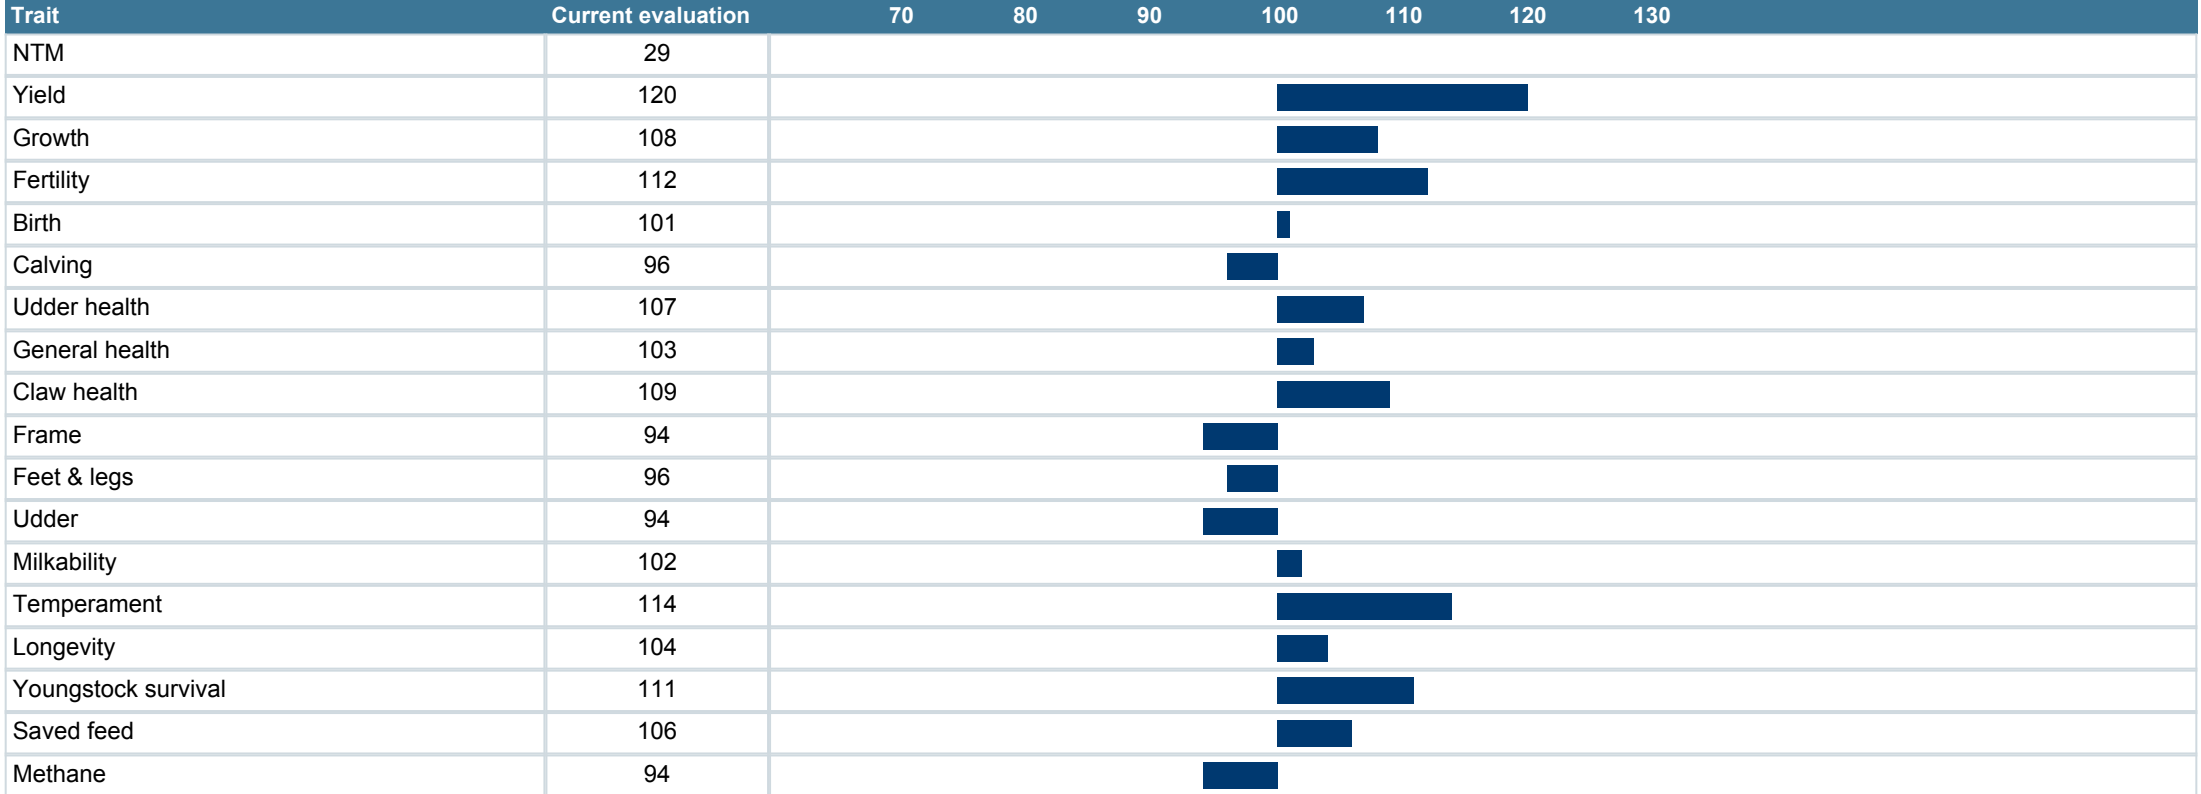

Born	5/28/2020
Breeder	Not yet available
Evaluation	Holstein
International ID	HOLSWEM000000045170

Herdbook number	
FIN	99763
SWE	45170
DNK	261629

Evaluation published **02.06.2026**

Trait	# Daughters	# Herds
Yield	9118	2070
Udder health	7263	2218
Conformation	3674	882

Breed proportions	[Bar chart showing proportions]		
	Breed	HOL	BW
%	99	1	

Sire	VH Spruce	PGS	Sound Syst
	HOLDNKM00000026020		HOLITAM017991512628
Dam	1	PGD	HOLDNKF00237140279
			9
	8	MGS	VH Nerd RC
			HOLDNKM0000002588
6	MGD	HOLSWEF05347107841	
		6	
MGD	S	VH BLOGG