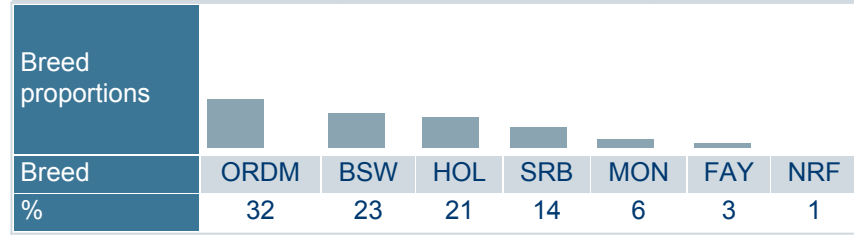

Born	6/2/2007
Breeder	Jørgen Helms
Evaluation	Nordic red breeds
International ID	RDCDNKM000000036678

Herdbook number	
FIN	45641
SWE	36678
DNK	36678

Evaluation published **02.06.2026**

Trait	# Daughters	# Herds
Yield	12426	3982
Udder health	11987	4295
Conformation	6147	2378

Sire	R Cirkel RDCDNKM00000003599	PGS	FYN Aks RDCDNKM00000003509
		PGD	RDCDNKF00445460116
Dam	RDCDNKF00192690222	MGS	R Alfa RDCDNKM00000003578
		MGD	RDCDNKF00192690190
		MGD S	FYN Cent

Trait	Current evaluation	70	80	90	100	110	120	130
NTM	-16							
Yield	100							
Growth	102							
Fertility	78							
Birth	103							
Calving	97							
Udder health	96							
General health	85							
Claw health	81							
Frame	114							
Feet & legs	107							
Udder	90							
Milkability	105							
Temperament	93							
Longevity	86							
Youngstock survival	93							
Saved feed								
Methane								