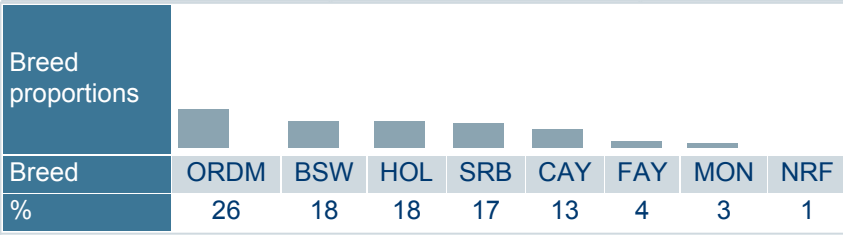

Born	11/26/2012
Breeder	Grut Hansens Legatstiftelse As
Evaluation	Nordic red breeds
International ID	RDCDNKM000000037373

Trait	# Daughters	# Herds
Yield	1844	844
Udder health	1743	912
Conformation	1107	583

Evaluation published 02.06.2026

Trait	Current evaluation	70	80	90	100	110	120	130
NTM	-8							
Yield	103							
Growth	99							
Fertility	71							
Birth	94							
Calving	92							
Udder health	100							
General health	82							
Claw health	63							
Frame	121							
Feet & legs	102							
Udder	104							
Milkability	117							
Temperament	93							
Longevity	92							
Youngstock survival	106							
Saved feed	106							
Methane	94							