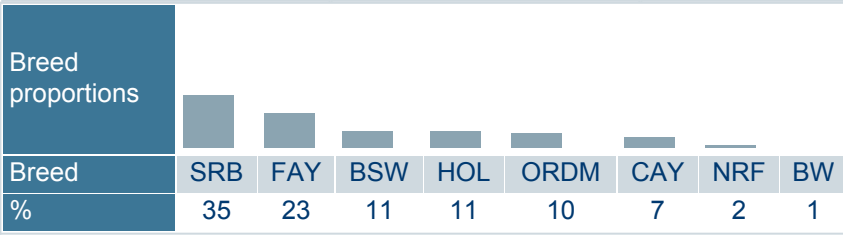

Born	8/4/2014
Breeder	I/S Sindbjerggaard v/Søren Vil
Evaluation	Nordic red breeds
International ID	RDCDNKM000000037686

Trait	# Daughters	# Herds
Yield	1118	670
Udder health	1065	705
Conformation	612	376