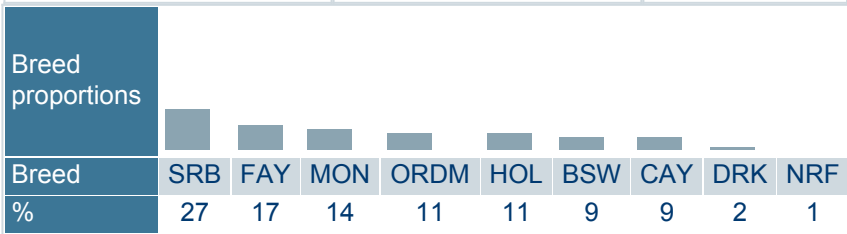

Born	8/30/2015
Breeder	Ole Nielsen
Evaluation	Nordic red breeds
International ID	RDCDNKM000000037789

Herdbook number	
FIN	48044
SWE	37789
DNK	37789

Trait	# Daughters	# Herds
Yield	1566	528
Udder health	1442	565
Conformation	807	408

Trait	Current evaluation	70	80	90	100	110	120	130
NTM	14							
Yield	110							
Growth	119							
Fertility	101							
Birth	103							
Calving	102							
Udder health	98							
General health	105							
Claw health	101							
Frame	121							
Feet & legs	90							
Udder	103							
Milkability	105							
Temperament	107							
Longevity	111							
Youngstock survival	98							
Saved feed	96							