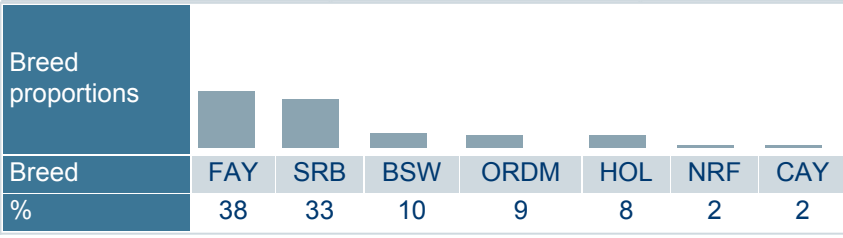

Born	05/01/2019
Breeder	Gårdejer Bent Skovgård
Evaluation	Nordic red breeds
International ID	RDCDNKM000000038194

Trait	# Daughters	# Herds
Yield	282	160
Udder health	194	149
Conformation	111	68

Sire	VR Bonzai RDCFINM00000004780 4	PGS	VR Borat RDCFINM000000047332
		PGD	LAVENTELI RDCFINF000011628357
Dam	RDCDNKF00142470475 9	MGS	VR Hel P RDCDNKM0000000377 15
		MGD	RDCDNKF00142470407 8
		MGD S	VR Ejstrup

Herdbook number	
FIN	48306
SWE	38194
DNK	38194

Evaluation published **04.02.2025**

Trait	Current evaluation	70	80	90	100	110	120	130
NTM	1							
Yield	108							
Growth	92							
Fertility	93							
Birth	97							
Calving	102							
Udder health	93							
General health	95							
Claw health	80							
Frame	114							
Feet & legs	88							
Udder	107							
Milkability	118							
Temperament	120							
Longevity	100							
Youngstock survival	90							
Saved feed	86							