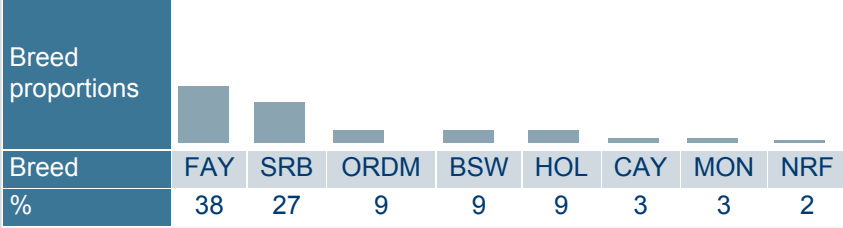

Born	3/1/2020
Breeder	Kridtbjerg v/Bent Pedersen
Evaluation	Nordic red breeds
International ID	RDCDNKM000000038325

Herdbook number	
FIN	48491
SWE	38325
DNK	38325

Trait	# Daughters	# Herds
Yield	2569	1160
Udder health	1716	1226
Conformation	1231	607

Evaluation published 03.03.2026

Trait	Current evaluation	70	80	90	100	110	120	130
NTM	12							
Yield	113							
Growth	98							
Fertility	105							
Birth	103							
Calving	91							
Udder health	77							
General health	122							
Claw health	107							
Frame	124							
Feet & legs	87							
Udder	114							
Milkability	110							
Temperament	93							
Longevity	100							
Youngstock survival	97							
Saved feed	83							