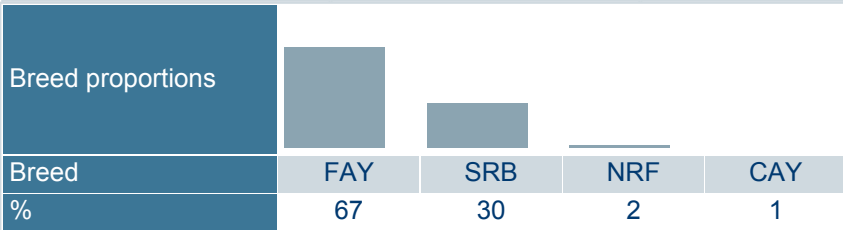

VR Tornado

NTM
-45

Born	5/31/2010
Breeder	Maitoaho ay
Evaluation	Nordic red breeds
International ID	RDCFINM000000045863

Herdbook number	
FIN	45863
SWE	45863
DNK	37148

Trait	# Daughters	# Herds
Yield	2878	1786
Udder health	2748	1903
Conformation	1298	807