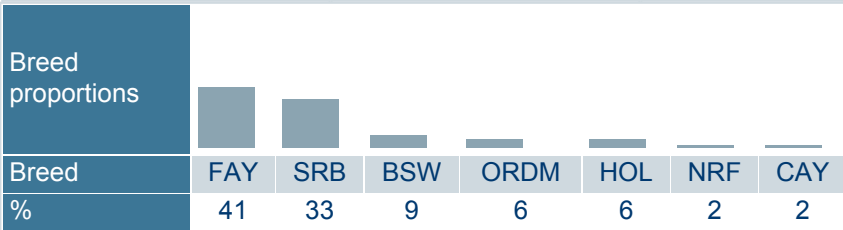

Born	8/25/2014
Breeder	Hakala Matti
Evaluation	Nordic red breeds
International ID	RDCFINM000000047332

Herdbook number	
FIN	47332
SWE	47332
DNK	37713

Trait	# Daughters	# Herds
Yield	2077	1091
Udder health	2043	1186
Conformation	1096	582

Evaluation published **02.06.2026**

Trait	Current evaluation	70	80	90	100	110	120	130
NTM	-12							
Yield	89							
Growth	112							
Fertility	103							
Birth	100							
Calving	101							
Udder health	100							
General health	99							
Claw health	109							
Frame	105							
Feet & legs	87							
Udder	89							
Milkability	107							
Temperament	103							
Longevity	93							
Youngstock survival	109							
Saved feed	95							
Methane	96							