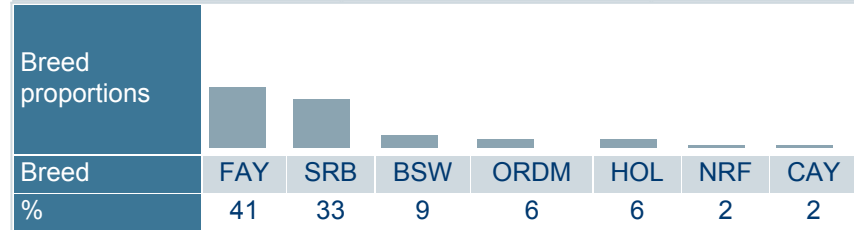

Born	8/25/2014
Breeder	Hakala Matti
Evaluation	Nordic red breeds
International ID	RDCFINM000000047332

Herdbook number	
FIN	47332
SWE	47332
DNK	37713

Trait	# Daughters	# Herds
Yield	2077	1091
Udder health	2043	1186
Conformation	1096	582

Evaluation published 05.05.2026

Trait	Current evaluation	70	80	90	100	110	120	130
NTM	-12							
Yield	89							
Growth	112							
Fertility	103							
Birth	100							
Calving	101							
Udder health	100							
General health	99							
Claw health	109							
Frame	105							
Feet & legs	87							
Udder	89							
Milkability	107							
Temperament	103							
Longevity	93							
Youngstock survival	109							
Saved feed	95							
Methane	96							