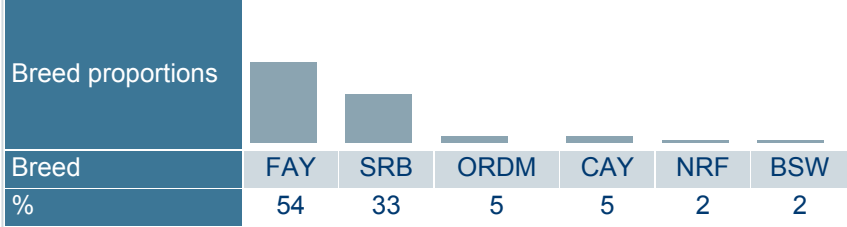

Born	1/29/2016
Breeder	Pernu Risto ja Sanna
Evaluation	Nordic red breeds
International ID	RDCFINM000000047675

Herdbook number	
FIN	47675
SWE	47675
DNK	37884

Trait	# Daughters	# Herds
Yield	2442	1296
Udder health	2391	1418
Conformation	1221	677

Evaluation published 05.05.2026

Trait	Current evaluation	70	80	90	100	110	120	130
NTM	5							
Yield	105							
Growth	86							
Fertility	92							
Birth	105							
Calving	88							
Udder health	104							
General health	101							
Claw health	92							
Frame	90							
Feet & legs	109							
Udder	108							
Milkability	82							
Temperament	90							
Longevity	98							
Youngstock survival	107							
Saved feed	108							
Methane	100							