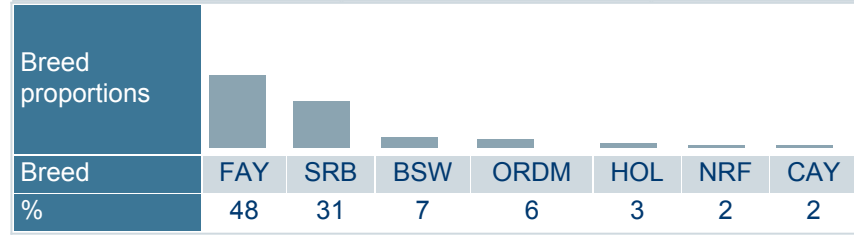

Born	8/17/2016
Breeder	Hinkula Arto kp
Evaluation	Nordic red breeds
International ID	RDCFINM000000047804

Herdbook number	
FIN	47804
SWE	47804
DNK	37932

Trait	# Daughters	# Herds
Yield	315	206
Udder health	298	232
Conformation	205	133

Evaluation published 03.03.2026

Trait	Current evaluation	70	80	90	100	110	120	130
NTM	-2							
Yield	100							
Growth	96							
Fertility	90							
Birth	100							
Calving	84							
Udder health	111							
General health	92							
Claw health	92							
Frame	110							
Feet & legs	86							
Udder	107							
Milkability	108							
Temperament	110							
Longevity	94							
Youngstock survival	105							
Saved feed	92							