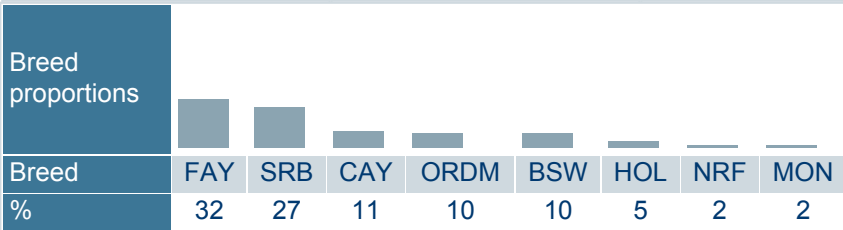

Born	6/23/2018
Breeder	Erkkilä Jari ja Leena
Evaluation	Nordic red breeds
International ID	RDCFINM000000048126

Herdbook number	
FIN	48126
SWE	48126
DNK	38139

Trait	# Daughters	# Herds
Yield	421	250
Udder health	398	281
Conformation	157	90

Evaluation published 03.03.2026

Trait	Current evaluation	70	80	90	100	110	120	130
NTM	5							
Yield	110							
Growth	108							
Fertility	93							
Birth	99							
Calving	108							
Udder health	93							
General health	93							
Claw health	107							
Frame	89							
Feet & legs	103							
Udder	83							
Milkability	114							
Temperament	111							
Longevity	92							
Youngstock survival	101							
Saved feed	107							