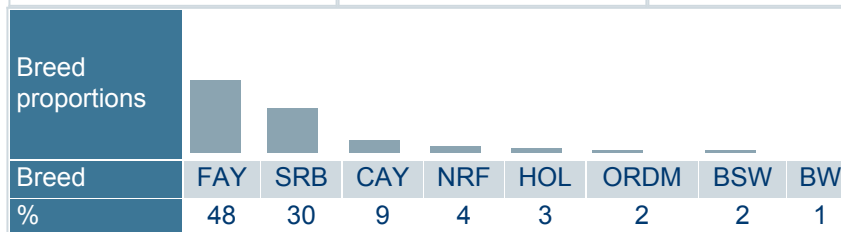

Born	3/18/2019
Breeder	Kiili Minna ja Juha
Evaluation	Nordic red breeds
International ID	RDCFINM000000048281

Herdbook number	
FIN	48281
SWE	48281
DNK	38214

Trait	# Daughters	# Herds
Yield	1626	861
Udder health	1232	934
Conformation	776	414

Evaluation published 07.04.2026

Trait	Current evaluation	70	80	90	100	110	120	130
NTM	-23							
Yield	91							
Growth	91							
Fertility	91							
Birth	103							
Calving	91							
Udder health	90							
General health	94							
Claw health	110							
Frame	80							
Feet & legs	115							
Udder	91							
Milkability	83							
Temperament	101							
Longevity	65							
Youngstock survival	96							
Saved feed	96							