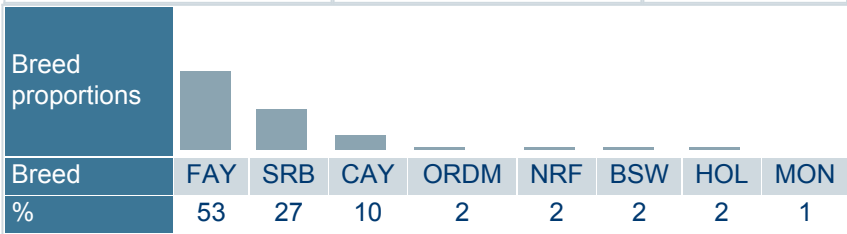

Born	6/2/2020
Breeder	Laitila Janne ja Tiina
Evaluation	Nordic red breeds
International ID	RDCFIM000000048478

Herdbook number	
FIN	48478
SWE	48478
DNK	38362

Trait	# Daughters	# Herds
Yield	1321	593
Udder health	651	621
Conformation	655	317

Evaluation published 02.06.2026

Trait	Current evaluation	70	80	90	100	110	120	130
NTM	7							
Yield	95							
Growth	105							
Fertility	114							
Birth	99							
Calving	103							
Udder health	116							
General health	118							
Claw health	108							
Frame	108							
Feet & legs	102							
Udder	111							
Milkability	94							
Temperament	93							
Longevity	99							
Youngstock survival	96							
Saved feed	94							
Methane	108							