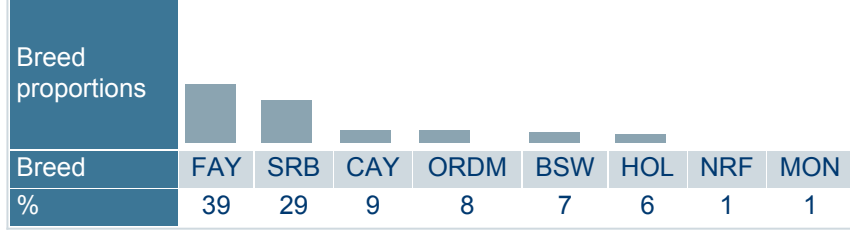

Born	9/22/2021
Breeder	Rinne Pasi ja Kuusimo-Rinne Mi
Evaluation	Nordic red breeds
International ID	RDCFINM000000048641

Herdbook number	
FIN	48641
SWE	48641
DNK	38471

Trait	# Daughters	# Herds
Yield	-	-
Udder health	-	-
Conformation	-	-

Evaluation published **02.06.2026**

Trait	Current evaluation	70	80	90	100	110	120	130
NTM	29							
Yield	115							
Growth	104							
Fertility	110							
Birth	108							
Calving	104							
Udder health	109							
General health	106							
Claw health	106							
Frame	88							
Feet & legs	107							
Udder	109							
Milkability	105							
Temperament	103							
Longevity	120							
Youngstock survival	102							
Saved feed	100							
Methane	101							