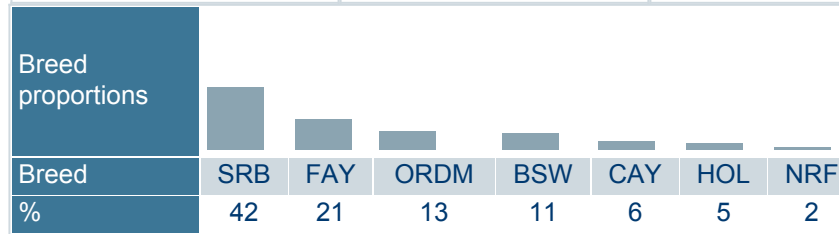

Born	10/31/2012
Breeder	PETTERSSON ULF
Evaluation	Nordic red breeds
International ID	RDCSWEM00000099608

Herdbook number	
SWE	99608

Evaluation published **02.06.2026**

Trait	# Daughters	# Herds
Yield	95	77
Udder health	89	88
Conformation	52	40

Sire	VR Eragon RDCDNKM00000003701 2	PGS	G EDBO RDCSWEM000000922 63
		PGD	RDCDNKF00269030170 4
Dam	RDCSWEF04123104800 9	MGS	INLAG II RDCSWEM000000922 90
		MGD	RDCSWEF0412310426 06
		MGD S	K LENS

Trait	Current evaluation	70	80	90	100	110	120	130
NTM	-18							
Yield	86							
Growth	103							
Fertility	104							
Birth	101							
Calving	111							
Udder health	92							
General health	91							
Claw health	84							
Frame	95							
Feet & legs	112							
Udder	88							
Milkability	108							
Temperament	122							
Longevity	89							
Youngstock survival	95							
Saved feed	99							
Methane	92							