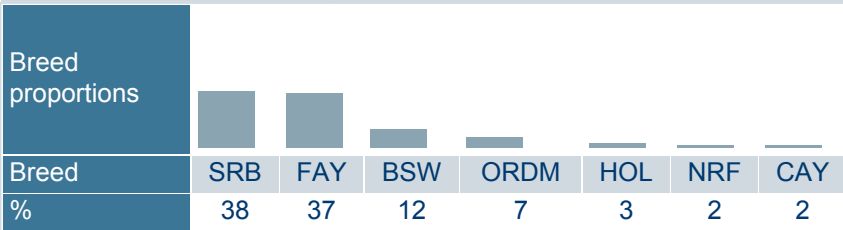

Born	6/24/2014
Breeder	Not yet available
Evaluation	Nordic red breeds
International ID	RDCSWEM000000099790

Herdbook number	
FIN	47366
SWE	99790
DNK	37673

Trait	# Daughters	# Herds
Yield	4327	1847
Udder health	4114	2000
Conformation	2177	1014

Trait	Current evaluation	70	80	90	100	110	120	130
NTM	-2							
Yield	99							
Growth	103							
Fertility	92							
Birth	109							
Calving	99							
Udder health	108							
General health	103							
Claw health	104							
Frame	89							
Feet & legs	104							
Udder	99							
Milkability	98							
Temperament	101							
Longevity	93							
Youngstock survival	99							
Saved feed	96							
Methane	115							