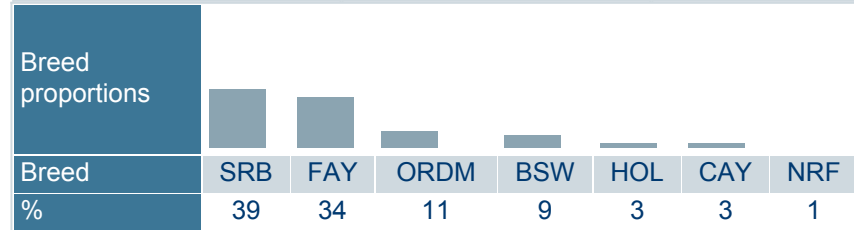

Born	6/16/2016
Breeder	JOHANSSON STURE
Evaluation	Nordic red breeds
International ID	RDCSWEM000000099850

Herdbook number	
FIN	47791
SWE	99850
DNK	37909

Trait	# Daughters	# Herds
Yield	572	353
Udder health	562	373
Conformation	315	199

Trait	Current evaluation	70	80	90	100	110	120	130
NTM	6							
Yield	104							
Growth	93							
Fertility	92							
Birth	109							
Calving	99							
Udder health	101							
General health	103							
Claw health	111							
Frame	86							
Feet & legs	118							
Udder	95							
Milkability	106							
Temperament	96							
Longevity	100							
Youngstock survival	105							
Saved feed	107							
Methane	96							