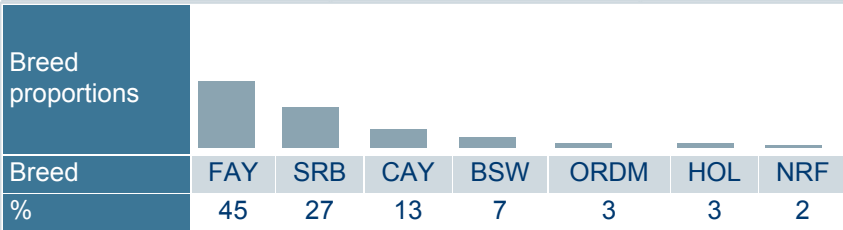

Born	6/5/2016
Breeder	LINDHS DJUR O NATUR AB
Evaluation	Nordic red breeds
International ID	RDCSWEM000000099854

Herdbook number	
FIN	47797
SWE	99854
DNK	37908

Trait	# Daughters	# Herds
Yield	477	342
Udder health	467	367
Conformation	229	150

Evaluation published 02.06.2026

Trait	Current evaluation	70	80	90	100	110	120	130
NTM	16							
Yield	110							
Growth	104							
Fertility	106							
Birth	96							
Calving	110							
Udder health	98							
General health	99							
Claw health	110							
Frame	92							
Feet & legs	113							
Udder	94							
Milkability	95							
Temperament	95							
Longevity	105							
Youngstock survival	108							
Saved feed	107							
Methane	105							