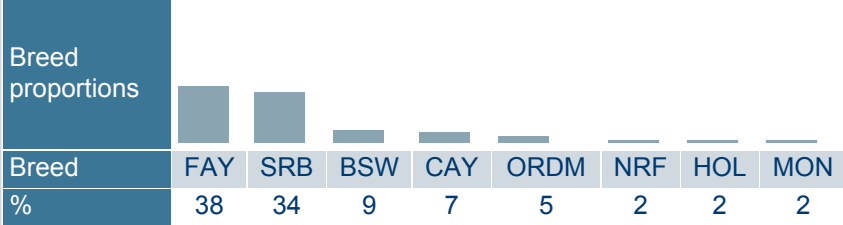

Born	9/16/2018
Breeder	Not yet available
Evaluation	Nordic red breeds
International ID	RDCSWEM000000099909

Herdbook number	
FIN	48238
SWE	99909
DNK	38163

Trait	# Daughters	# Herds
Yield	2627	1251
Udder health	2386	1375
Conformation	1411	657

Evaluation published 02.06.2026

Trait	Current evaluation	70	80	90	100	110	120	130
NTM	12							
Yield	97							
Growth	109							
Fertility	115							
Birth	100							
Calving	99							
Udder health	115							
General health	104							
Claw health	110							
Frame	86							
Feet & legs	89							
Udder	102							
Milkability	116							
Temperament	104							
Longevity	120							
Youngstock survival	92							
Saved feed	107							
Methane	117							