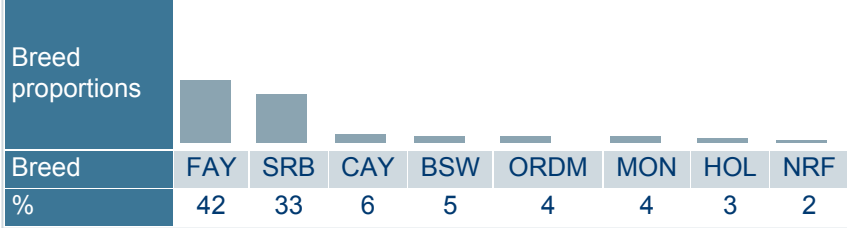

Born	9/15/2019
Breeder	BERGLUND MARTIN
Evaluation	Nordic red breeds
International ID	RDCSWEM000000099935

Herdbook number	
FIN	48366
SWE	99935
DNK	38267

Trait	# Daughters	# Herds
Yield	2172	923
Udder health	1729	978
Conformation	1248	565

Evaluation published 02.06.2026

Trait	Current evaluation	70	80	90	100	110	120	130
NTM	25							
Yield	110				█			
Growth	115				█			
Fertility	116				█			
Birth	98				█			
Calving	103				█			
Udder health	99				█			
General health	96				█			
Claw health	100				█			
Frame	97				█			
Feet & legs	108				█			
Udder	110				█			
Milkability	105				█			
Temperament	89			█				
Longevity	113				█			
Youngstock survival	103				█			
Saved feed	109				█			
Methane	113				█			