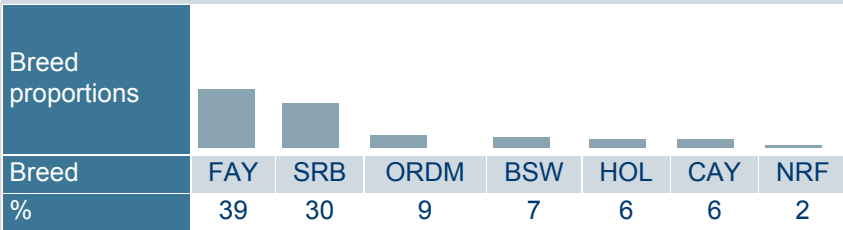

Born	10/3/2019
Breeder	APM LANTBRUK AB
Evaluation	Nordic red breeds
International ID	RDCSWEM000000099937

Herdbook number	
FIN	48480
SWE	99937
DNK	38276

Trait	# Daughters	# Herds
Yield	228	140
Udder health	90	90
Conformation	127	73

Evaluation published **03.03.2026**

Trait	Current evaluation	70	80	90	100	110	120	130
NTM	28							
Yield	112							
Growth	111							
Fertility	121							
Birth	105							
Calving	109							
Udder health	105							
General health	116							
Claw health	113							
Frame	82							
Feet & legs	106							
Udder	101							
Milkability	97							
Temperament	107							
Longevity	121							
Youngstock survival	99							
Saved feed	102							