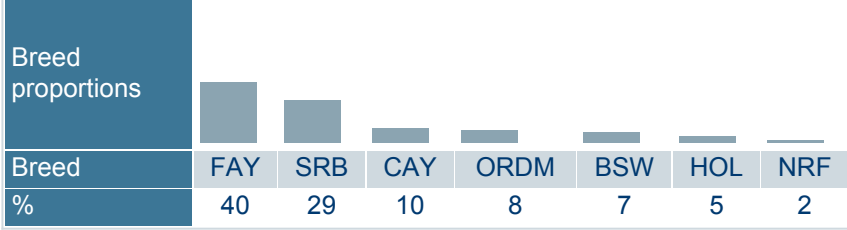

Born	10/22/2019
Breeder	BR MOBERG LANTBRUK
Evaluation	Nordic red breeds
International ID	RDCSWEM000000099939

Herdbook number	
FIN	48408
SWE	99939
DNK	38285

Trait	# Daughters	# Herds
Yield	662	354
Udder health	334	334
Conformation	358	193

Trait	Current evaluation	70	80	90	100	110	120	130
NTM	10							
Yield	111							
Growth	116							
Fertility	97							
Birth	104							
Calving	90							
Udder health	88							
General health	99							
Claw health	98							
Frame	106							
Feet & legs	99							
Udder	100							
Milkability	110							
Temperament	106							
Longevity	104							
Youngstock survival	105							
Saved feed	99							