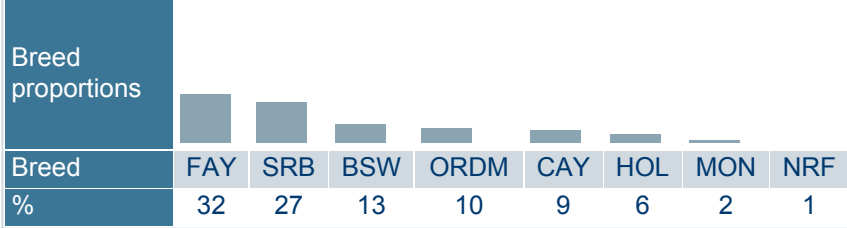

Born	1/9/2020
Breeder	SUNDIN PATRIC
Evaluation	Nordic red breeds
International ID	RDCSWEM000000099944

Herdbook number	
FIN	48454
SWE	99944
DNK	38312

Trait	# Daughters	# Herds
Yield	93	57
Udder health	19	19
Conformation	33	24

Evaluation published 02.06.2026

Trait	Current evaluation	70	80	90	100	110	120	130
NTM	3							
Yield	102				■			
Growth	100							
Fertility	104				■			
Birth	104				■			
Calving	101				■			
Udder health	101				■			
General health	103				■			
Claw health	118				■	■		
Frame	100							
Feet & legs	102				■			
Udder	99				■			
Milkability	94				■			
Temperament	84			■	■			
Longevity	98				■			
Youngstock survival	98				■			
Saved feed	98				■			
Methane	100							