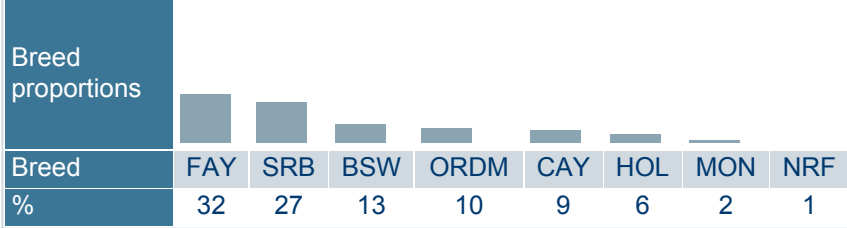

Born	1/9/2020
Breeder	SUNDIN PATRIC
Evaluation	Nordic red breeds
International ID	RDCSWEM000000099944

Herdbook number	
FIN	48454
SWE	99944
DNK	38312

Trait	# Daughters	# Herds
Yield	83	52
Udder health	19	19
Conformation	28	20

Evaluation published 07.04.2026

Trait	Current evaluation	70	80	90	100	110	120	130
NTM	2							
Yield	100							
Growth	101							
Fertility	105							
Birth	104							
Calving	101							
Udder health	99							
General health	102							
Claw health	120							
Frame	97							
Feet & legs	103							
Udder	101							
Milkability	92							
Temperament	83							
Longevity	97							
Youngstock survival	99							
Saved feed	99							