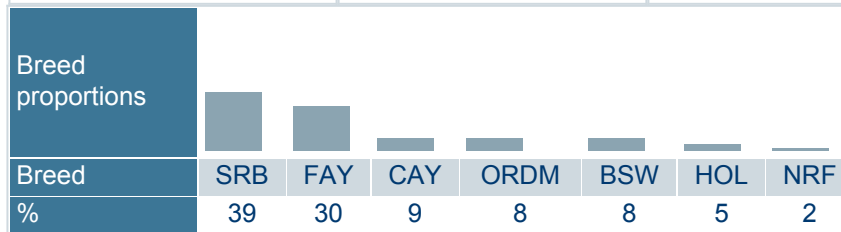

Born	6/26/2020
Breeder	SANDAHL KJELL O PER
Evaluation	Nordic red breeds
International ID	RDCSWEM000000099954

Herdbook number	
FIN	48514
SWE	99954
DNK	38389

Evaluation published **03.03.2026**

Trait	# Daughters	# Herds
Yield	595	231
Udder health	357	238
Conformation	321	133

Sire	VR HUBBE RDCSWEM000000099897	PGS	VR HAZZE RDCSWEM000000099830
		PGD	RDCSWEF044236089415
Dam	RDCSWEF252449642618	MGS	VR HJUSTICIA RDCSWEM000000099790
		MGD	RDCSWEF091739488914
		MGDS	VR ULTIMO

Trait	Current evaluation	70	80	90	100	110	120	130
NTM	20							
Yield	114							
Growth	106							
Fertility	94							
Birth	107							
Calving	103							
Udder health	99							
General health	108							
Claw health	109							
Frame	86							
Feet & legs	108							
Udder	108							
Milkability	104							
Temperament	106							
Longevity	99							
Youngstock survival	117							
Saved feed	89							