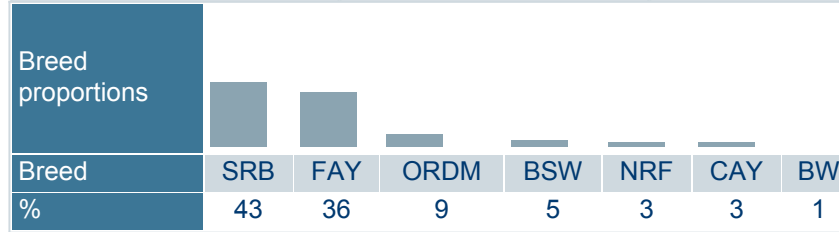

Born	23.9.2013
Breeder	BERGLUND MIKAEL O ÅSA
Evaluation	Nordic red breeds
International ID	SWE00000000099727

Trait	# Daughters	# Herds
Yield	3127	1634
Udder health	3041	1805
Conformation	1587	869

Sire	VR LEROY SWE00000000092912	PGS	LÅNGBO SWE00000000091997
		PGD	SWE000230112077203
Dam	SWE000234002065610	MGS	A LINNÉ SWE00000000092385
		MGD	SWE000234002061208
		MGD S	GUNNARSTORP

Herdbook number	
FIN	47134
SWE	99727
DNK	37557

Evaluation published 11.08.2020

Trait	Current evaluation	70	80	90	100	110	120	130
NTM	5							
Yield	100							
Growth	92							
Fertility	118							
Birth	98							
Calving	100							
Udder health	95							
General health	102							
Claw health	74							
Frame	97							
Feet & legs	107							
Udder	116							
Milkability	81							
Temperament	96							
Longevity	98							
Youngstock survival	102							
Saved feed	98							