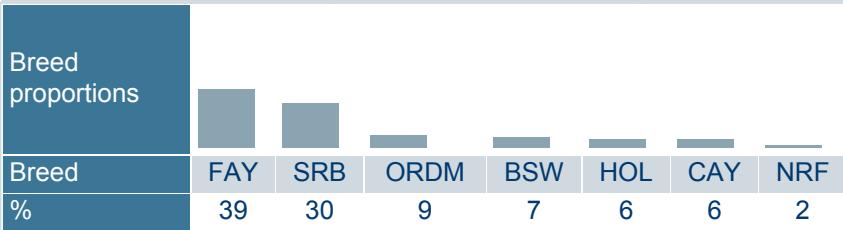

Born	03/10/2019
Breeder	APM LANTBRUK AB
Evaluation	Nordic red breeds
International ID	SWE00000000099937

Herdbook number	
FIN	48480
SWE	99937
DNK	38276

Trait	# Daughters	# Herds
Yield	-	-
Udder health	-	-
Conformation	-	-

Evaluation published **05.09.2023**

Trait	Current evaluation	70	80	90	100	110	120	130
NTM	25							
Yield	107							
Growth	107							
Fertility	113							
Birth	107							
Calving	108							
Udder health	108							
General health	115							
Claw health	125							
Frame	86							
Feet & legs	107							
Udder	103							
Milkability	103							
Temperament	98							
Longevity	117							
Youngstock survival	101							
Saved feed	122							