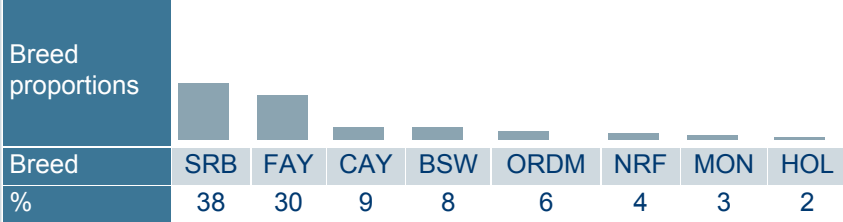

Born	29.12.2015
Breeder	ÅKERBRIT ULLEVI AB
Evaluation	Nordic red breeds
International ID	SWE00000000099958

Trait	# Daughters	# Herds
Yield	532	359
Udder health	510	371
Conformation	315	217

Sire	VR Faabeli FIN00000000046980	PGS	VR Fimbe DNK00000000037028
		PGD	IITU FIN000000010317906
Dam	SWE000301212099313	MGS	BUCKARBY SWE00000000092671
		MGD	SWE000301212091311
		MGD S	S SIGNAL

Herdbook number	
FIN	47697
SWE	99958
DNK	37868

Evaluation published 04.01.2022

Trait	Current evaluation	70	80	90	100	110	120	130
NTM	15							
Yield	100							
Growth	88							
Fertility	116							
Birth	99							
Calving	108							
Udder health	118							
General health	108							
Claw health	112							
Frame	96							
Feet & legs	112							
Udder	101							
Milkability	101							
Temperament	102							
Longevity	122							
Youngstock survival	94							
Saved feed	119							